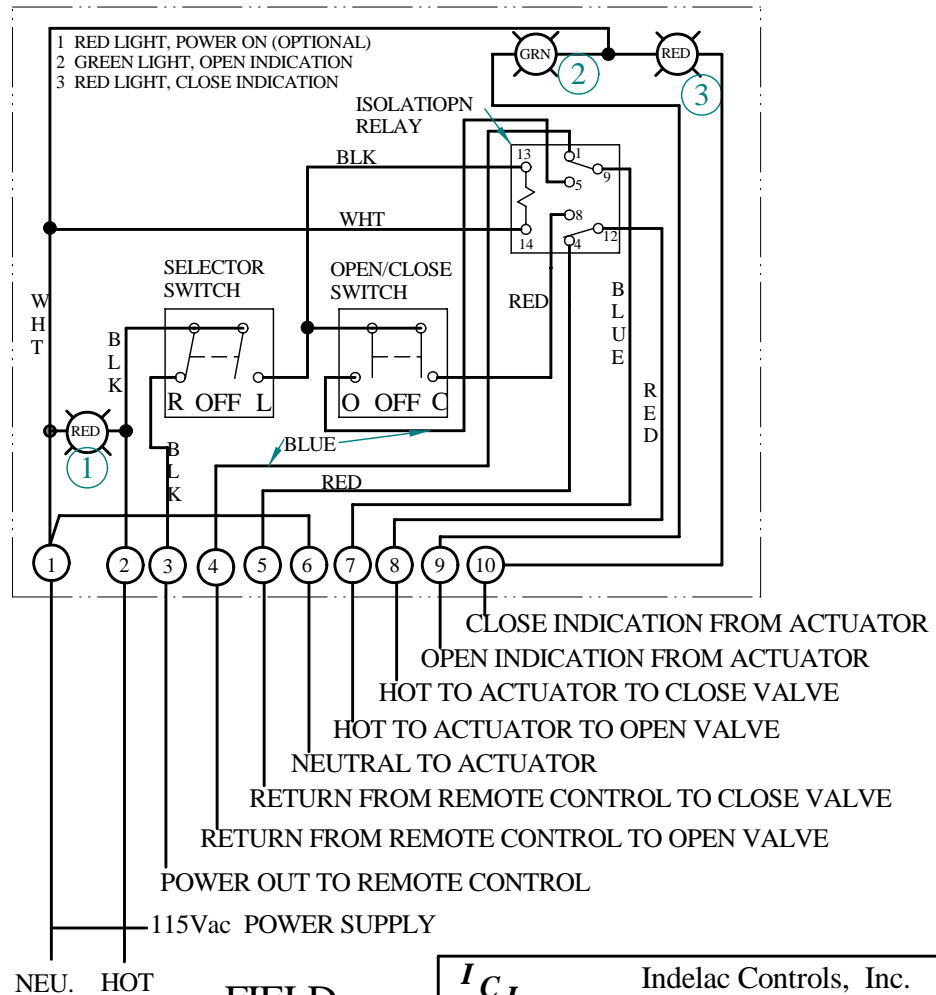

SPECIFICATION:

MODEL	ROLC
SIZE	6" X 6" X 4"
MANUFACT.	WIEGMANN OR EQUIV.
NEMA	TYPE 4X
GREEN LIGHT	OPEN
RED LIGHT	CLOSE
SWITCH	NEMA TYPE 4X
CONTACT RATING	AC INDUCTIVE 120V/6A, 240V/3A, 480V/1.5A, 600V/1.2A

FIELD WIRING

I C I		Indelac Controls, Inc. Hebron, Ky. 41048	
CONTROL.....REMOTE OFF LOCAL			
JLR	JUNE 20, 1997	1" = 1"	970620C